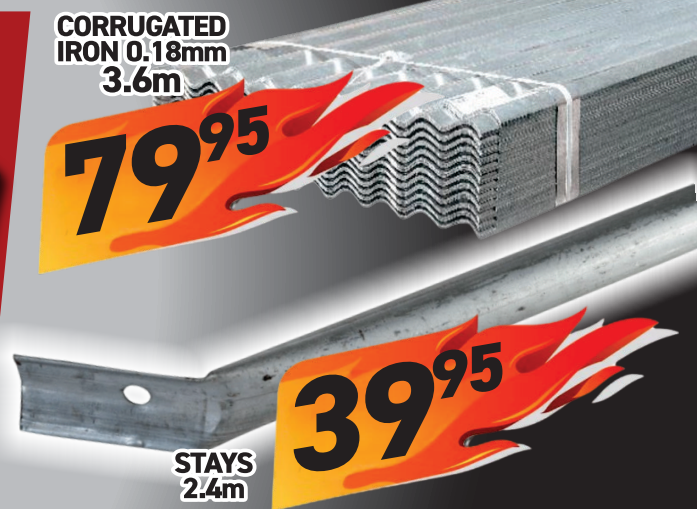

UNBEATABLE DEALS

BB CEMENT 50kg 22.5N **69⁹⁵**

BB CEMENT 50kg 32.5N **79⁹⁵**

UNBEATABLE DEAL!
MAXI STOCK BRICKS YARD ONLY **3⁹⁵ EACH**

UNBEATABLE DEAL!
CLAY STOCK BRICKS YARD ONLY **1⁹⁹ EACH**

WELDED MESH 1.8X100X100mm **329⁹⁵**

STANDARD 2.4m **79⁹⁵**

WE'VE KNOCKED DOWN PRICES
So you get more!

CORRUGATED IRON 0.18mm 3.6m **79⁹⁵**

STAYS 2.4m **39⁹⁵**

329⁹⁵
CREST PVA COLOURS 20LT

219⁹⁵
ECLIPSE PVA WHITE/CREAM 20LT

129⁹⁵
FLASH HARRY FIX-A-LEAK 5LT
INCLUDES FREE MEMBRANE